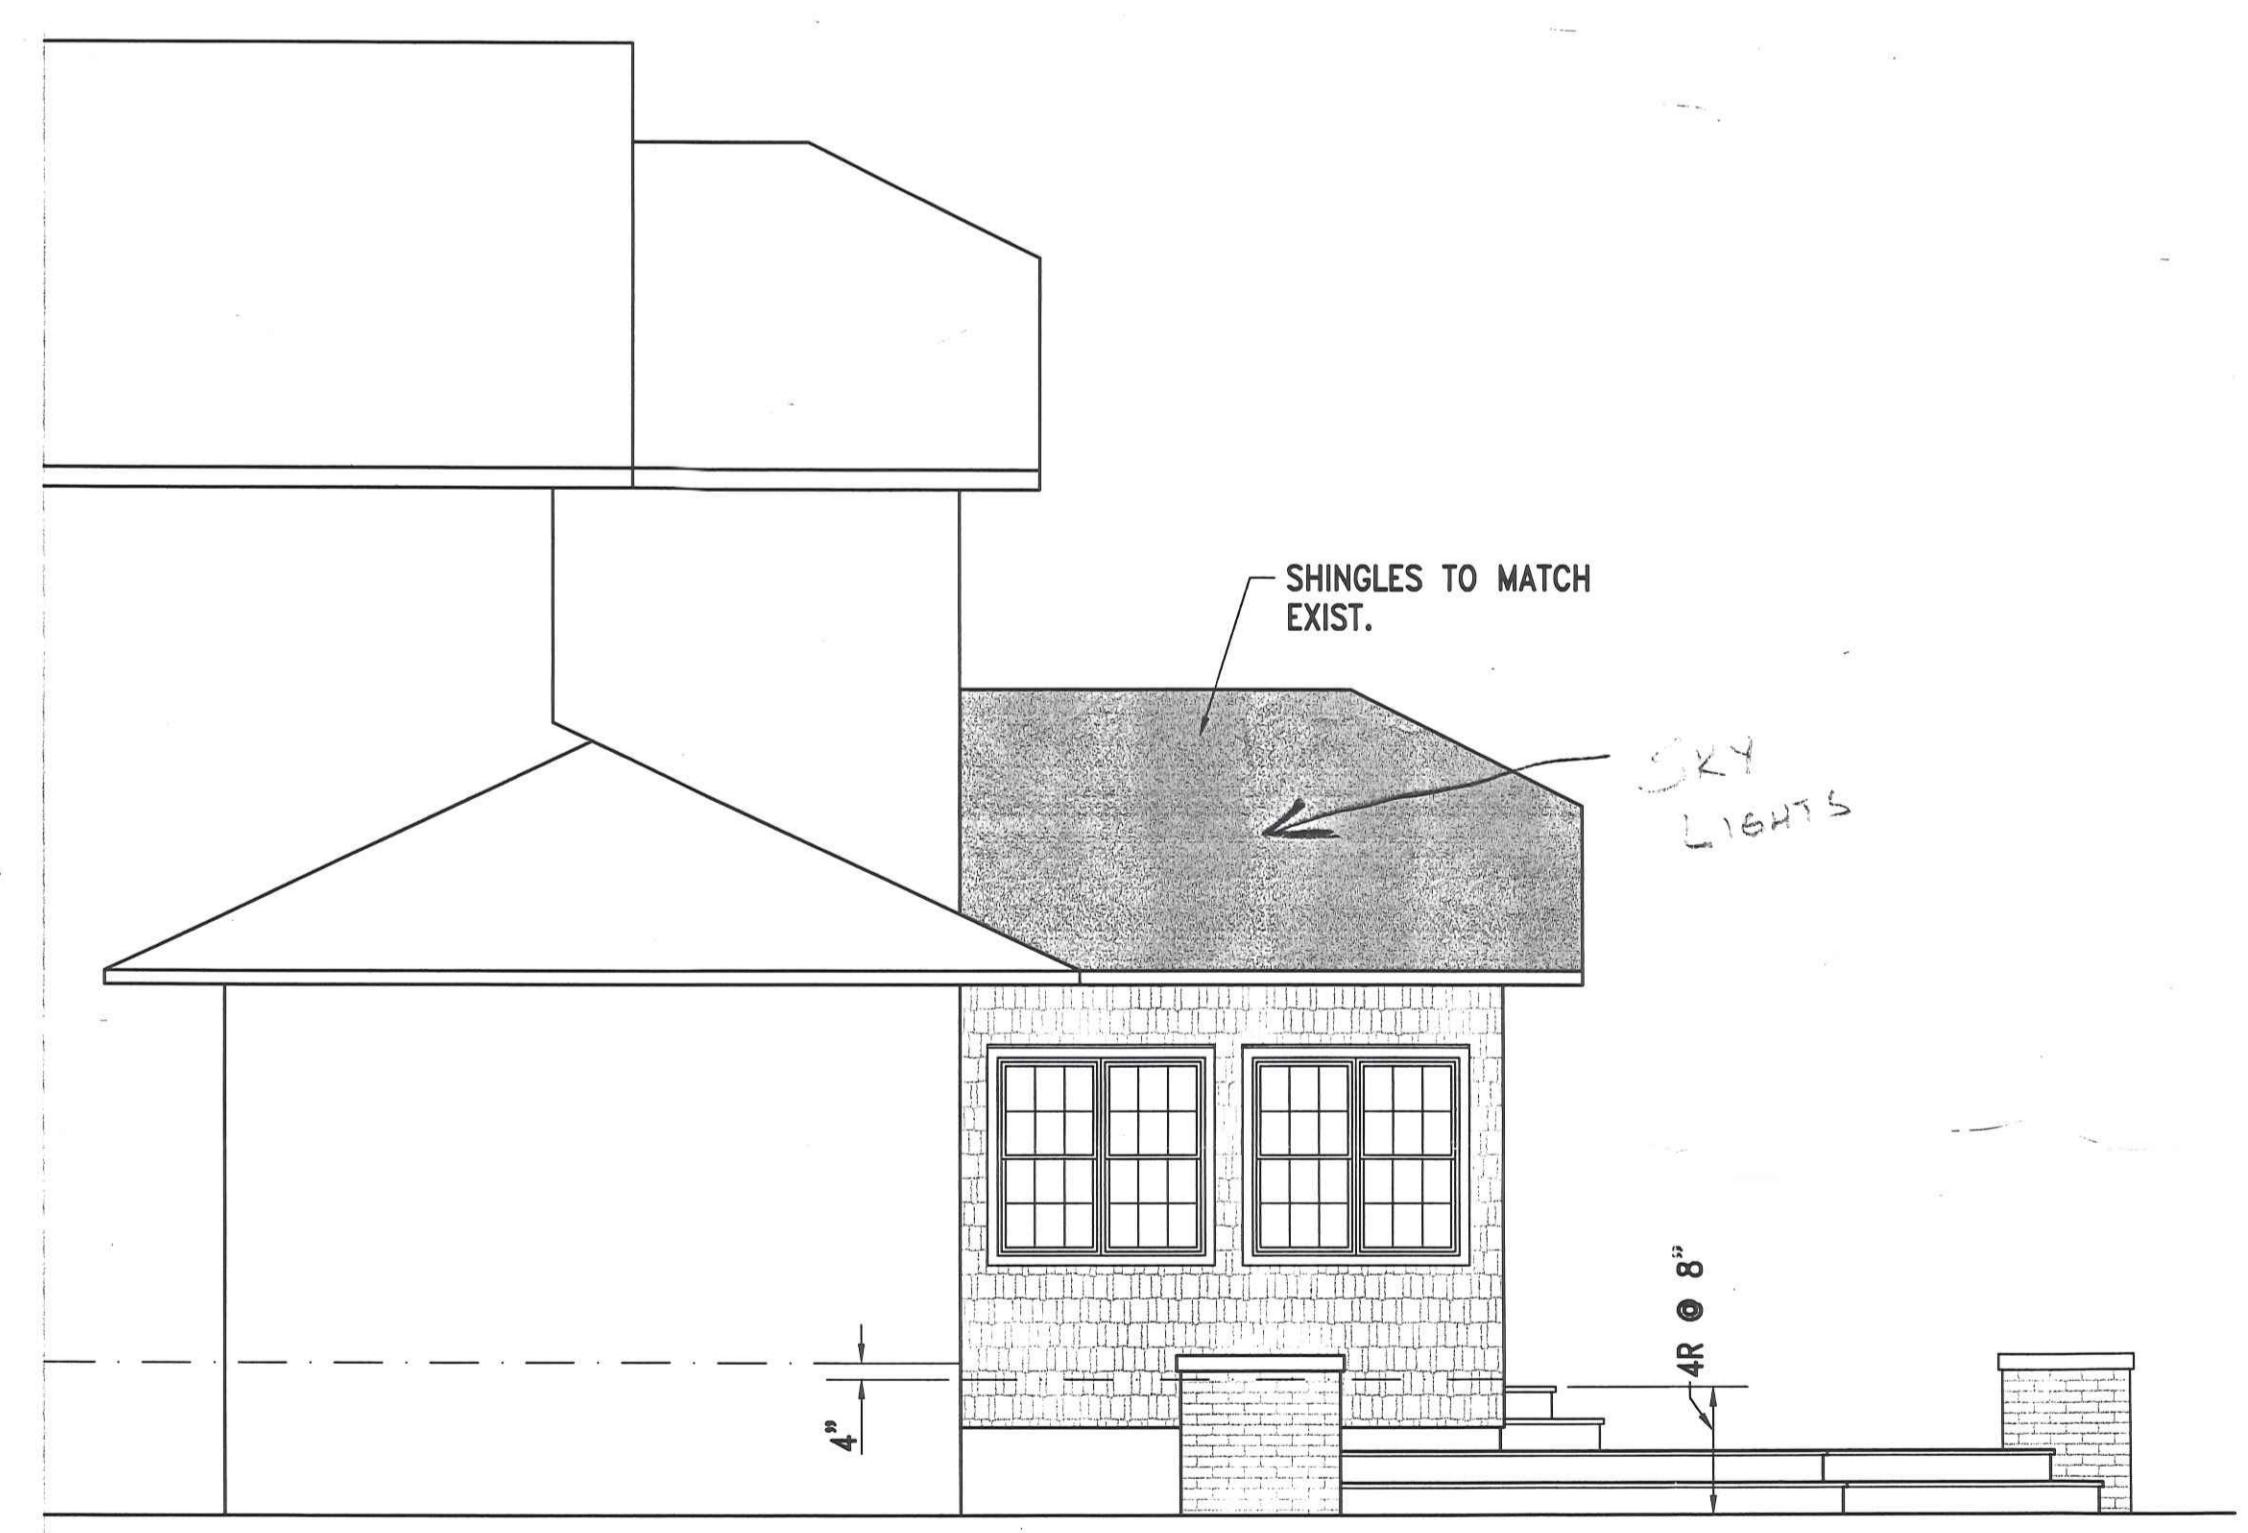

NORTH ELEVATION
SCALE: 1/4"=1'-0"

EAST ELEVATION
SCALE: 1/4"=1'-0"

HOME ADDITION FOR MR. & MRS. JEFF PFLUM NAPOLEON, OHIO 41661 WASHINGTON			
			A-1
DRAWN: JEFF	DATE: 23AUG99	REVISED:	SHEET NO.

C:\ACAD\DWG\RES\PFLUM_A-1-LWG_23AUG99.FINAL.JEFF